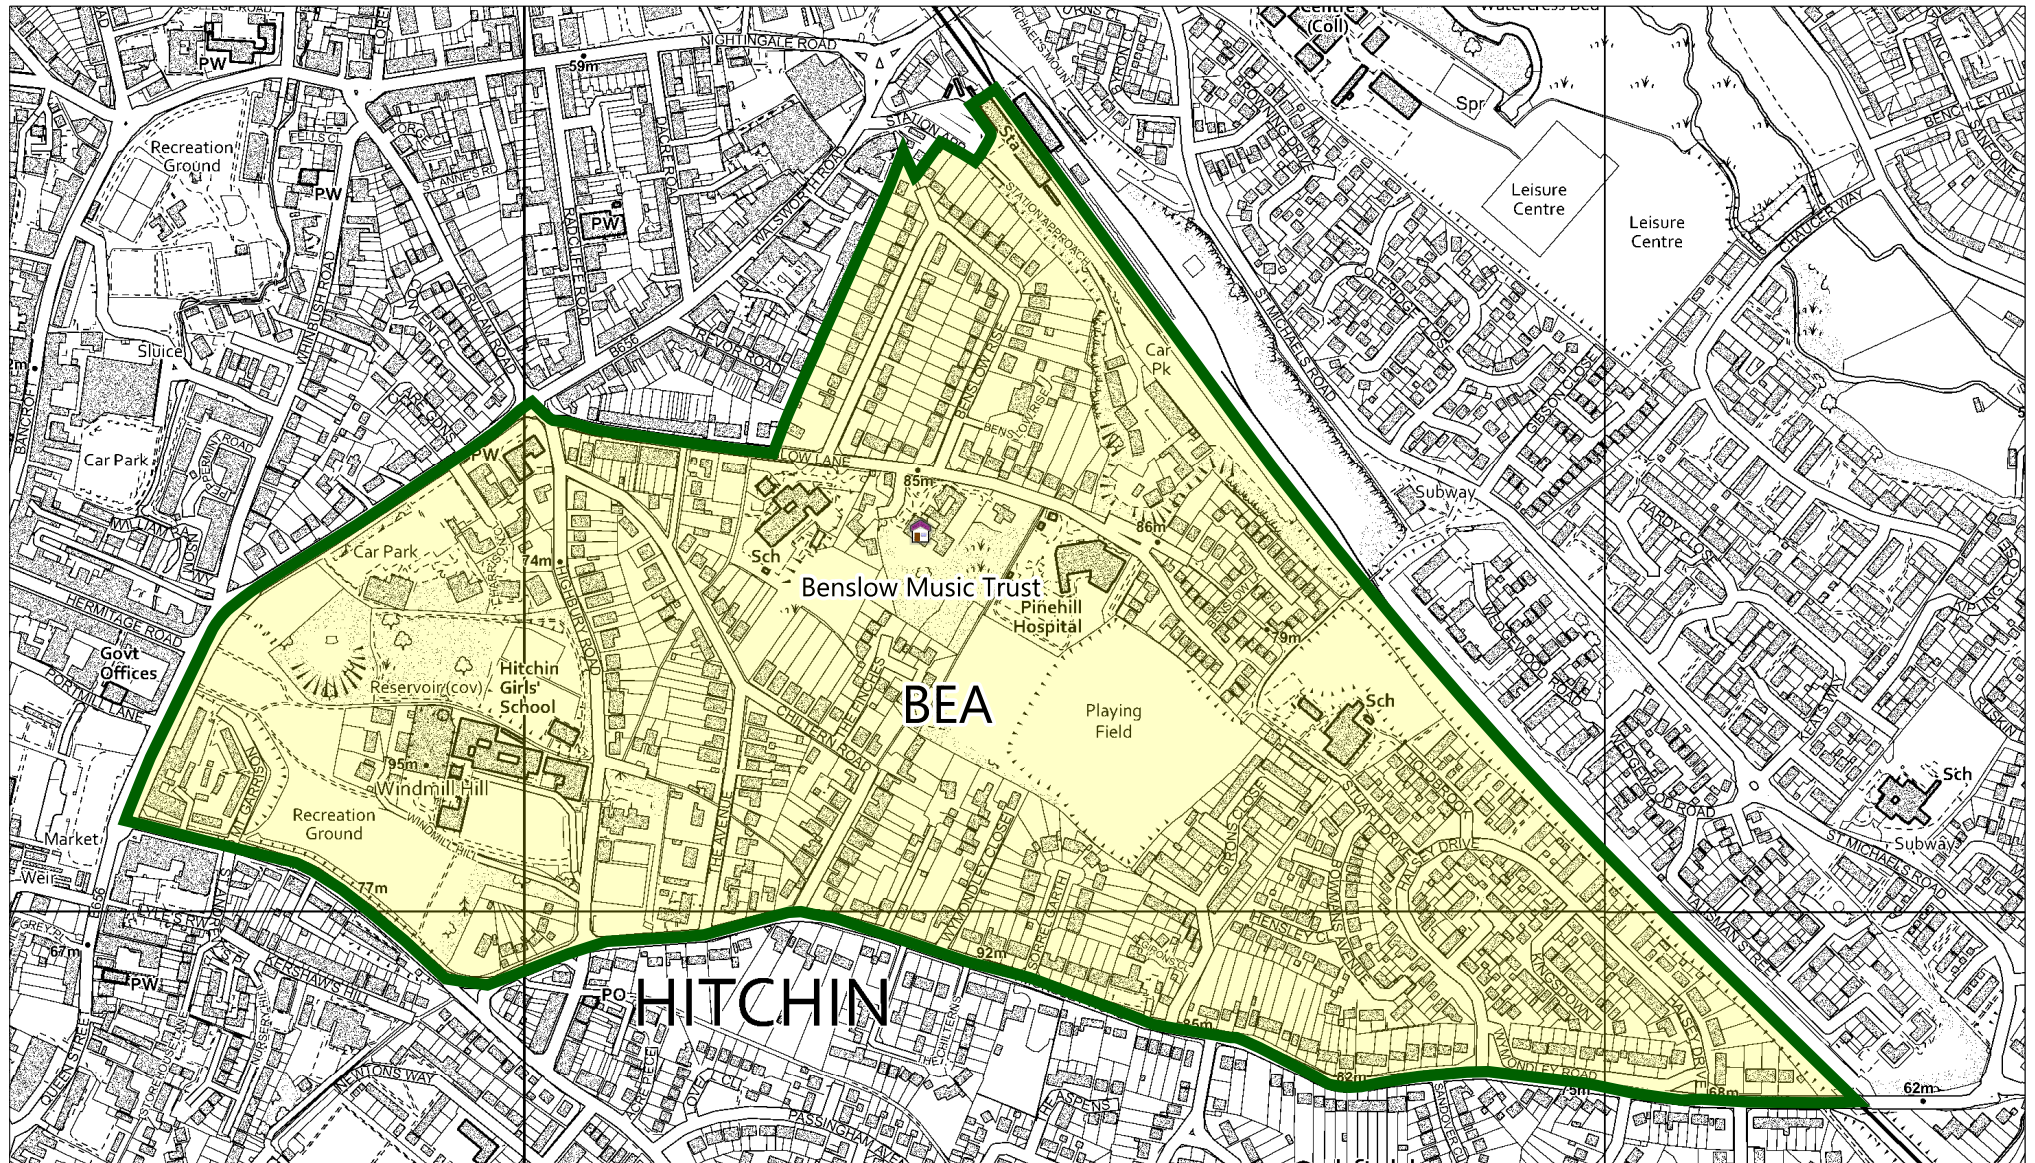

# Benslow Music Trust - Hitchin Highbury Ward

Benslow Music Trust, Little Benslow Hills,  
Benslow Lane, Hitchin, Herts, SG4 9RB

## NORTH HERTFORDSHIRE DISTRICT COUNCIL

Scale: 1:6999  
Date: 13:08:19

© Crown copyright and database rights 2019 Ordnance Survey 100018622